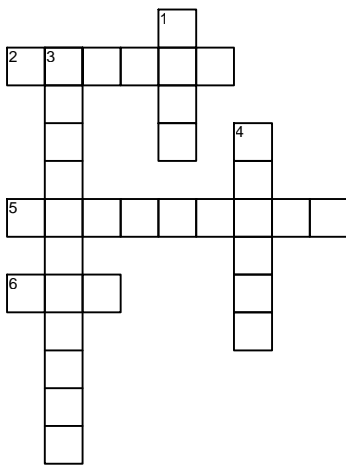

NATURE

IN MY GARDEN - BUTTERFLIES

Butterflies are beautiful creatures that fill our hearts with joy when we see them. They are insects and have six legs and two pairs of wings. In Ireland we have 35 different types (species) of butterfly. If there are butterflies around it is a sign of a healthy environment as they are extremely delicate.

Butterfly wings are usually brightly coloured on top and dull and camouflaged underneath. Their wings have tiny coloured scales on them. As the butterfly ages it loses scales and its colour.

The adult butterflies taste with their feet and feed with a long straw-like tube (proboscis) that they use to drink nectar from flowers.

Butterfly Facts Crossword

Clues:

Across

- 2. These cover butterfly wings.
- 5. Butterflies drink with this.
- 6. How many legs does a butterfly have?

Down

- 1. What does a butterfly taste with?
- 3. A Young butterfly.
- 4. Food for an adult butterfly.

- Try and find a young butterfly, which of course is a caterpillar, in your garden. Look under leaves on bushes or on nettles. Take notes of or draw pictures of any interesting creatures you find.

- Go outside into the sunshine and pretend to be a butterfly. You start as an egg then hatch into a caterpillar. Then you form a chrysalis and lastly the adult butterfly emerges. Make sure to get Mam or Dad to pretend too!